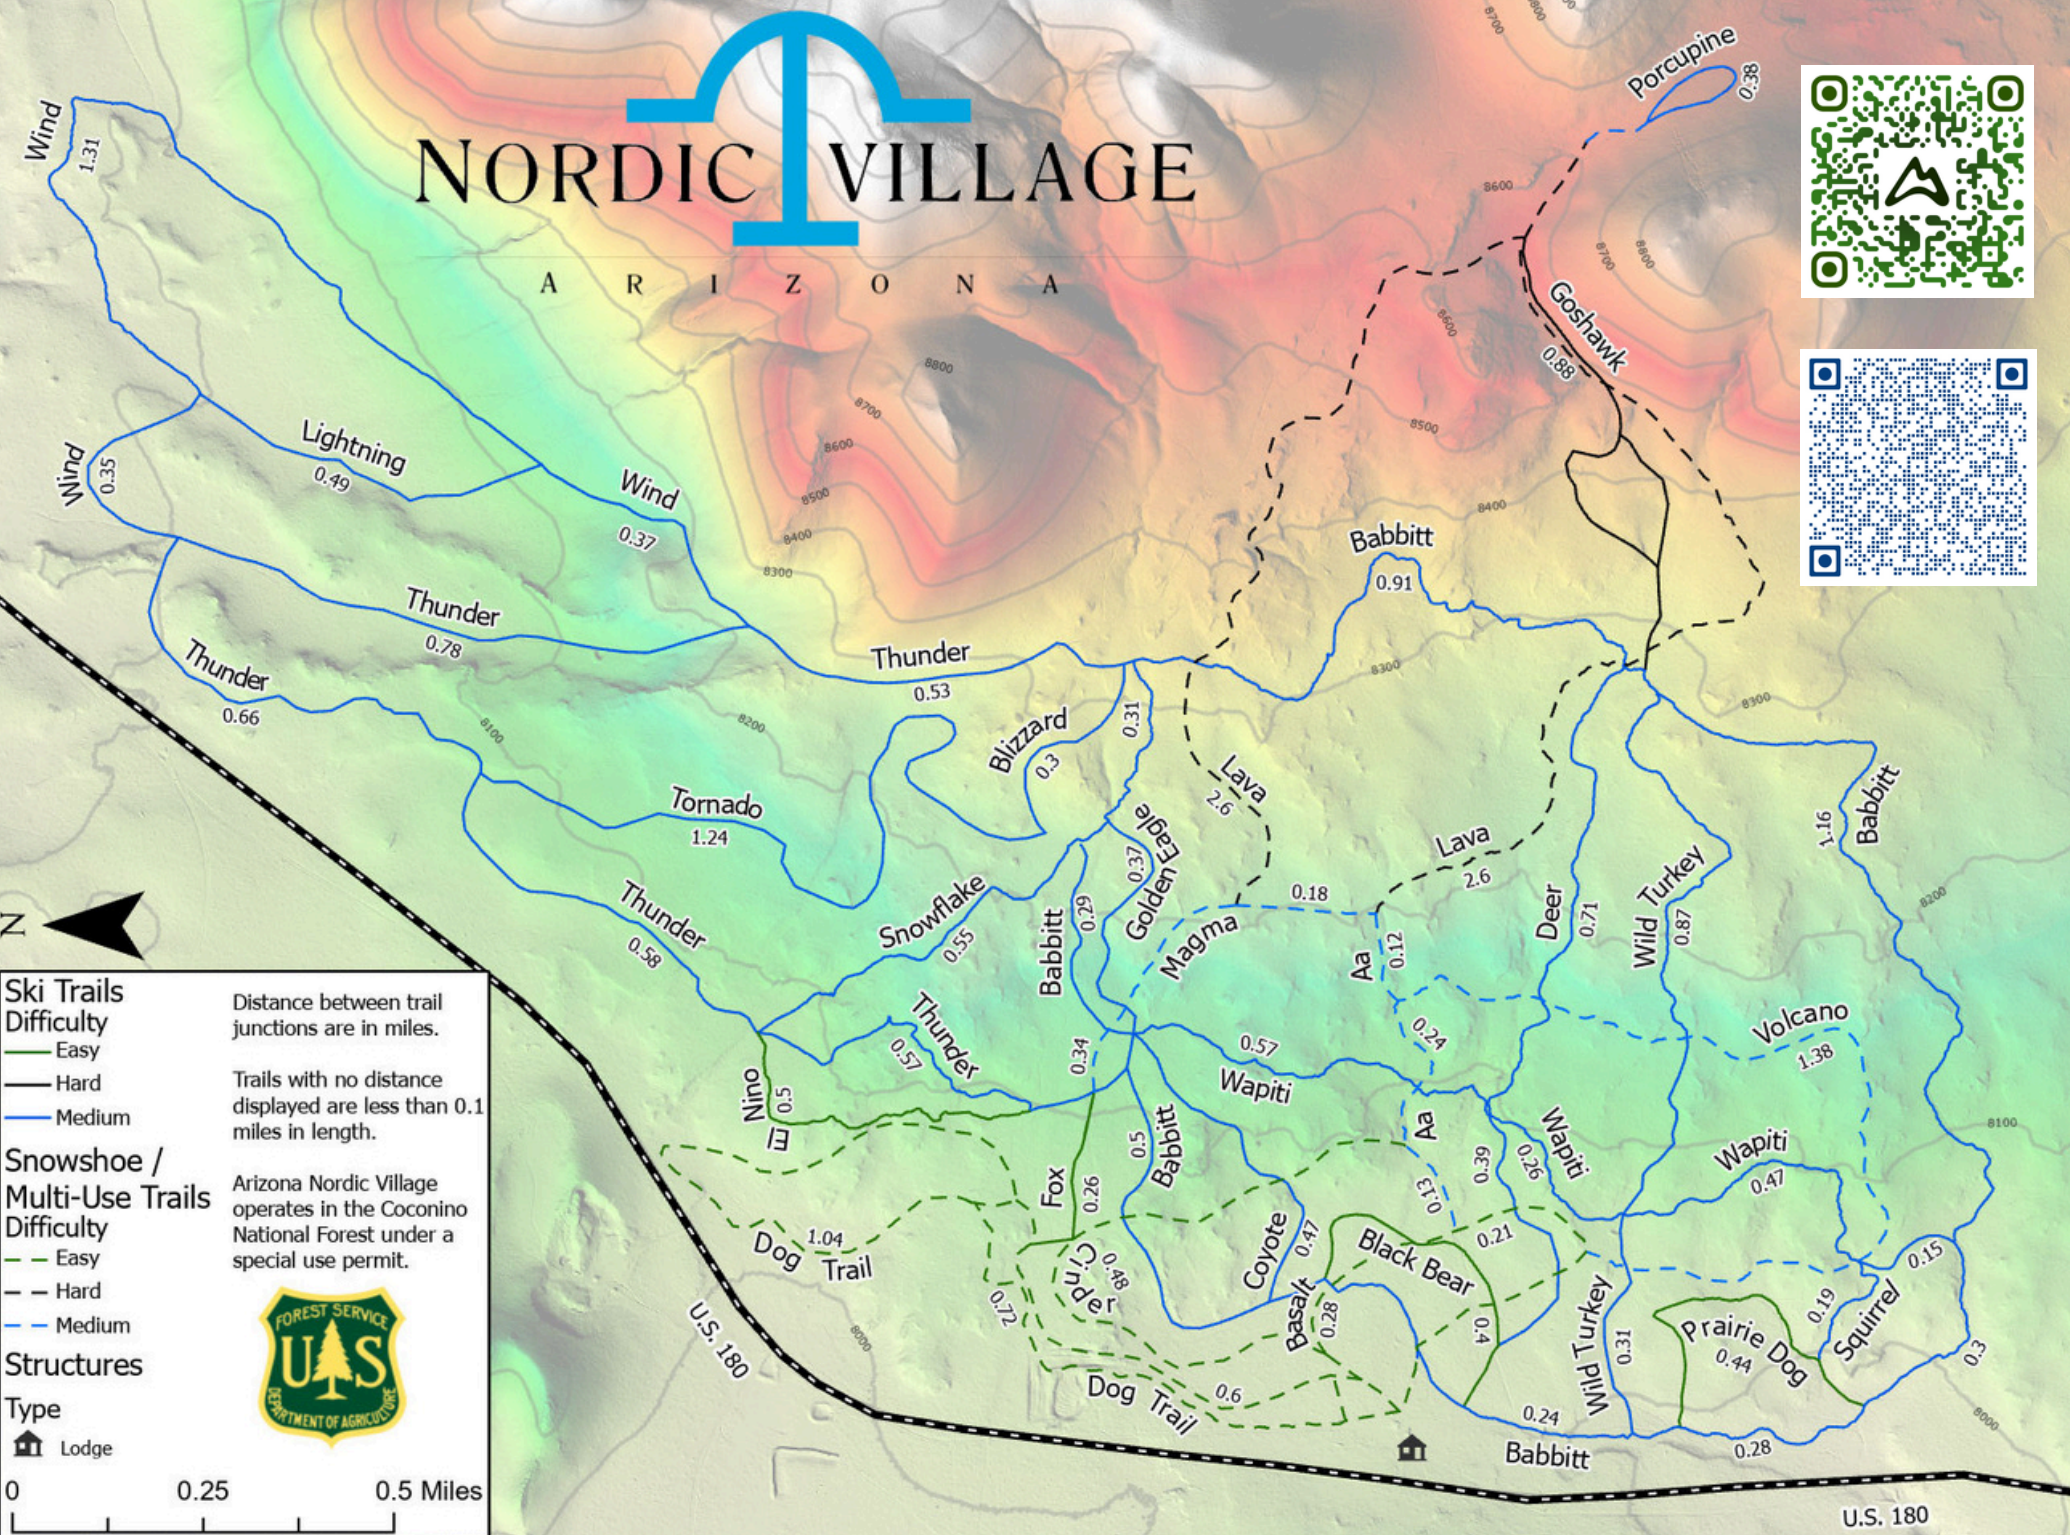

NORDIC VILLAGE

A R I Z O N A

Ski Trails
 Difficulty
 — Easy
 — Hard
 — Medium

Snowshoe / Multi-Use Trails
 Difficulty
 - - Easy
 - - Hard
 - - Medium

Structures
 Type
 🏠 Lodge

Distance between trail junctions are in miles.
 Trails with no distance displayed are less than 0.1 miles in length.

Arizona Nordic Village operates in the Coconino National Forest under a special use permit.

0 0.25 0.5 Miles

U.S. 180