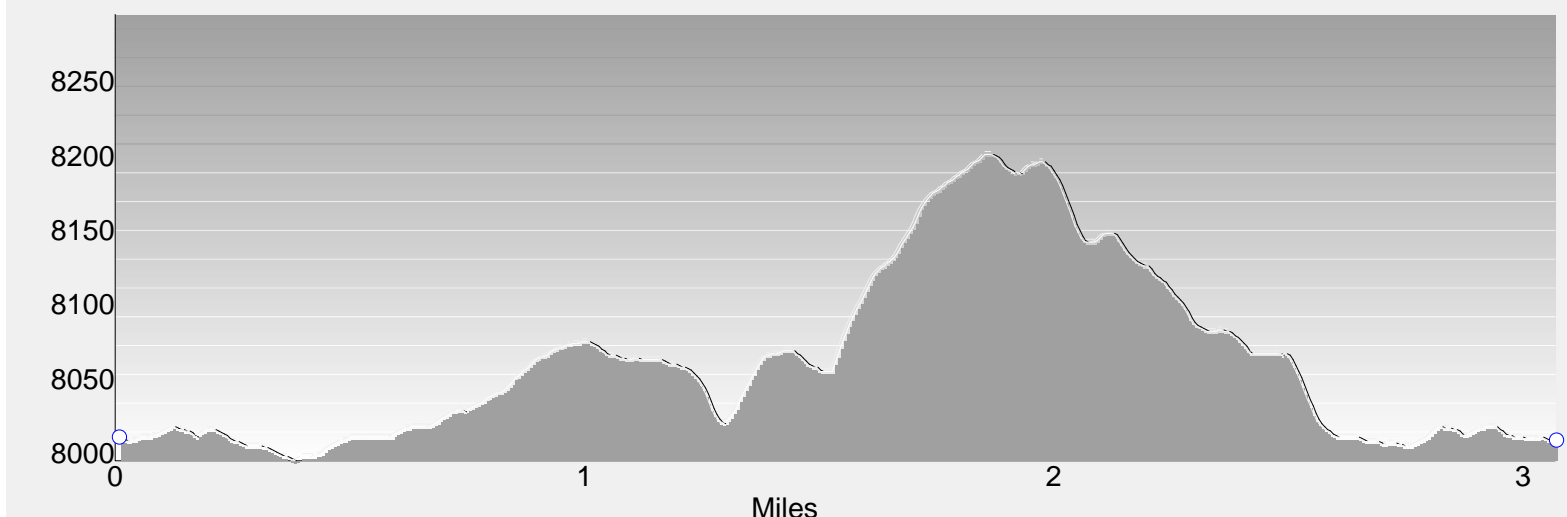

Name: WING MT  
 Date: 4/30/2009  
 Scale: 1 inch equals 1154 feet

Location: 035° 22' 02.79" N 111° 46' 54.95" W NAD27  
 Caption: 5K Gaspin' in the Aspen

Total distance:	3 miles, 359 feet	Climbing:	329 feet	Latitude:	035° 21' 59.37" N
Ground distance:	3 miles, 385 feet	Descending:	-332 feet	Longitude:	111° 47' 18.85" W
		Elevation change:	-2 feet	Elevation:	8010 feet
		Min/Max:	7995/8201	Grade:	0%