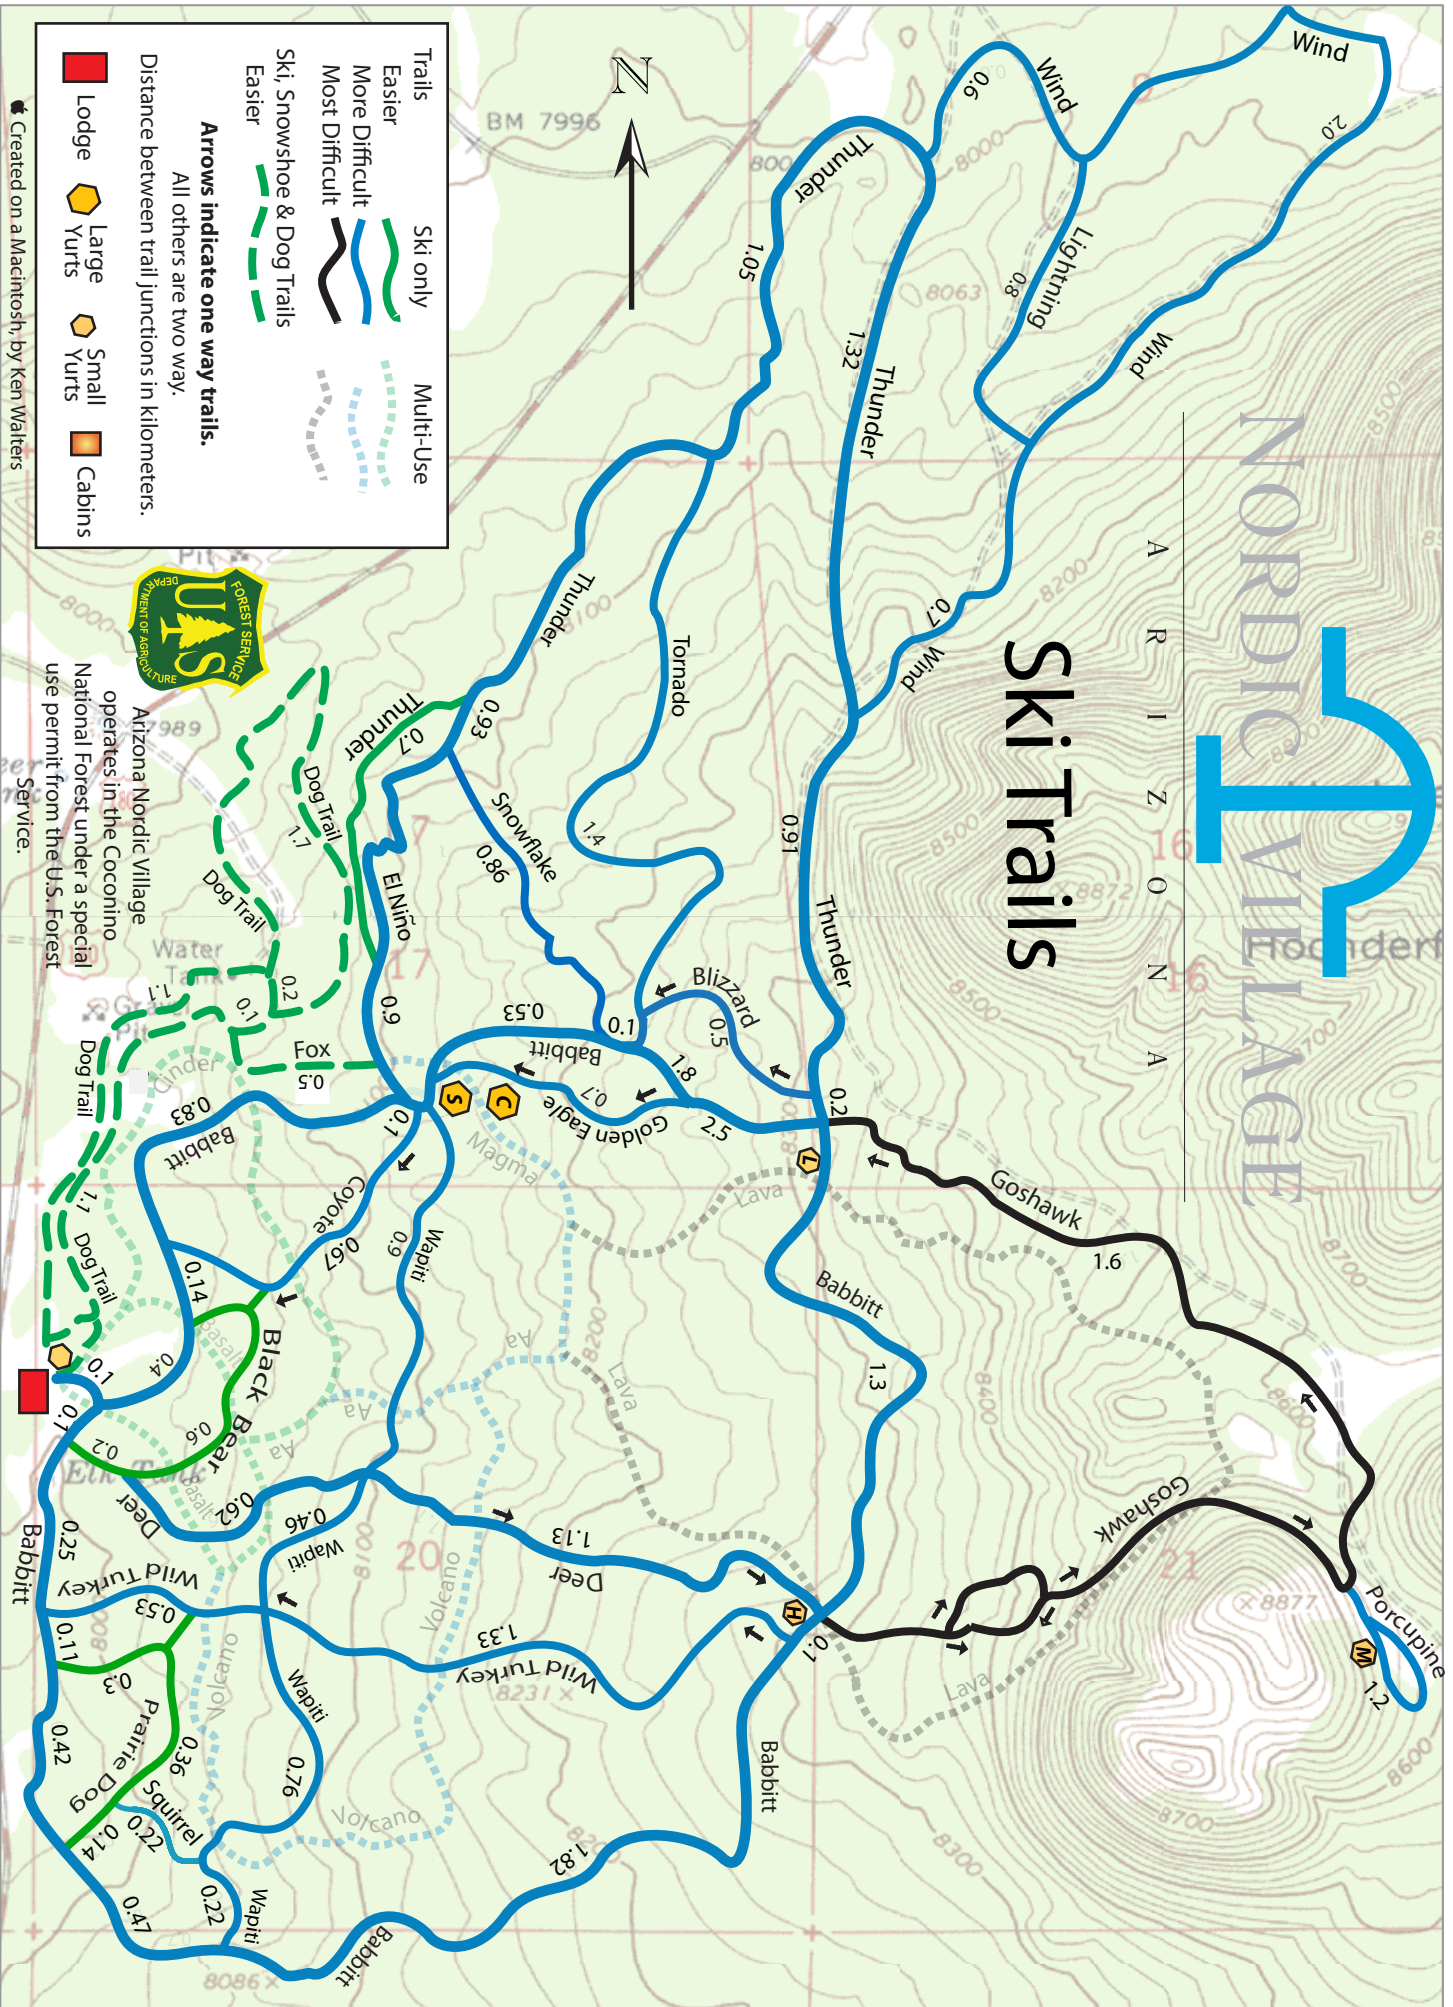

NORDIC VILLAGE

A R I Z O N A

Ski Trails

Trails

- Easier
- More Difficult
- Most Difficult
- Easier

Ski, Snowshoe & Dog Trails

- Ski only
- Multi-Use

Arrows indicate one way trails.
All others are two way.

Distance between trail junctions in kilometers.

- Lodge
- Large Yurts
- Small Yurts
- Cabins

Arizona Nordic Village operates in the Coconino National Forest under a special use permit from the U.S. Forest Service.

Created on a Macintosh by Ken Walters